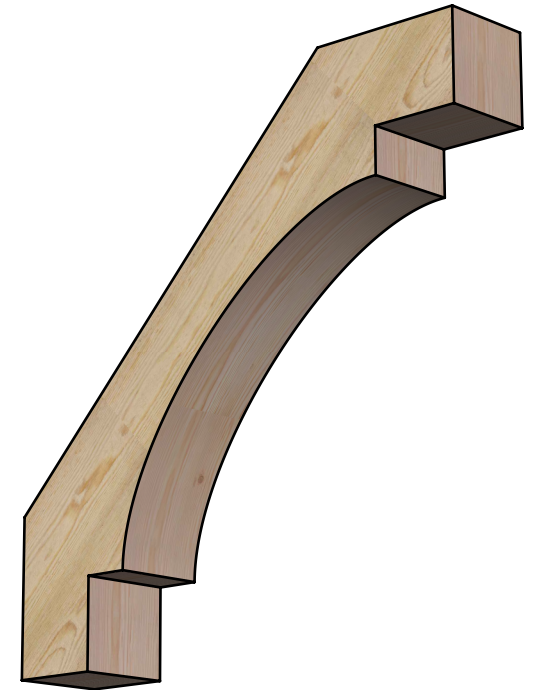

BRC06X34X34MRC00RDF

6"W X 34"D X 34"H MERCED ROUGH SAWN BRACE, DOUGLAS FIR

SIDE

FRONT

EKENA MILLWORK
 2300 WEST MAIN ST.
 CLARKSVILLE, TX 75426
 TOLL FREE: 866-607-0453
 WWW.EKENAMILLWORK.COM

NOTES

1. INSTALLATION TO BE COMPLETED IN ACCORDANCE WITH MANUFACTURER'S SPECIFICATIONS.
2. DRAWING MAY NOT BE TO SCALE
3. THIS DRAWING IS INTENDED FOR DESIGN AND PLANNING PURPOSES ONLY.
4. ALL INFORMATION CONTAINED HEREIN WAS CURRENT AT THE TIME OF DEVELOPMENT BUT MUST BE REVIEWED AND APPROVED BY THE PRODUCT MANUFACTURER TO BE CONSIDERED ACCURATE.
5. PRODUCTS ARE NOT KILN DRIED. THIS ITEM IS UNIQUE AND WILL CONTAIN THE NATURAL VARIATIONS THAT THE WOOD SPECIES OFFERS. THIS MAY RESULT IN VARIATIONS UP TO 1/4"