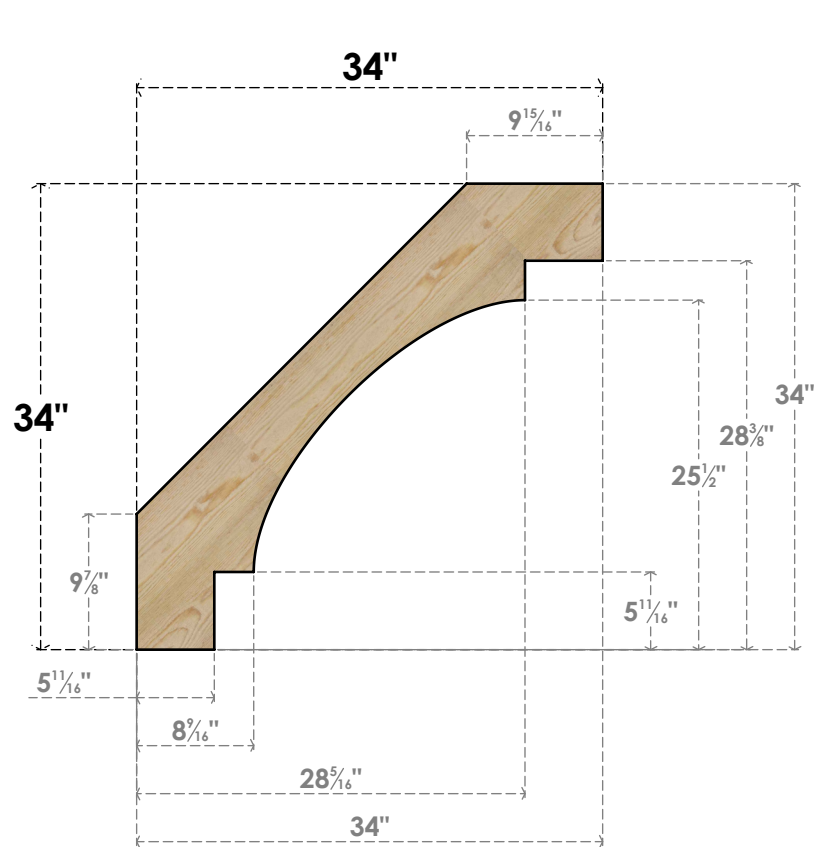

BRC06X34X34MRC00RDF

6"W X 34"D X 34"H MERCED ROUGH SAWN BRACE, DOUGLAS FIR

SIDE

FRONT

EKENA MILLWORK
 2300 WEST MAIN ST.
 CLARKSVILLE, TX 75426
 TOLL FREE: 866-607-0453
 WWW.EKENAMILLWORK.COM

NOTES

1. INSTALLATION TO BE COMPLETED IN ACCORDANCE WITH MANUFACTURER'S SPECIFICATIONS.
2. DRAWING MAY NOT BE TO SCALE
3. THIS DRAWING IS INTENDED FOR DESIGN AND PLANNING PURPOSES ONLY.
4. ALL INFORMATION CONTAINED HEREIN WAS CURRENT AT THE TIME OF DEVELOPMENT BUT MUST BE REVIEWED AND APPROVED BY THE PRODUCT MANUFACTURER TO BE CONSIDERED ACCURATE.
5. PRODUCTS ARE NOT KILN DRIED. THIS ITEM IS UNIQUE AND WILL CONTAIN THE NATURAL VARIATIONS THAT THE WOOD SPECIES OFFERS. THIS MAY RESULT IN VARIATIONS UP TO 1/4"